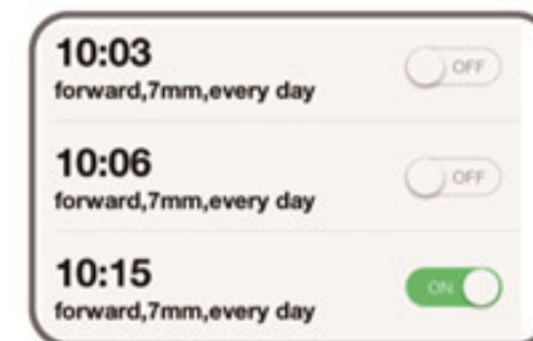

Forward

Backward

Stop

Pump/valve

End Gun

Work hours

Water Application

Percentage Timer

**farmsay**<sup>®</sup>

Auto stop after one circle

Auto start/stop by timer

Failure alarm message

Auto protect pivot + pump

**VZ** For all pivot brands

Working condition

- Temperature; -30°C~70°C
- Moisture; 5%~95% RH

Seal standard IP65

- Aluminum shell
- Industry painting
- Stainless steel board

Free update

- Online update
- USB update

Signal 2G 3G 4G

Stainless steel board + LED indicator  
Local/Remote control  
Emergency stop  
Quick connection socket